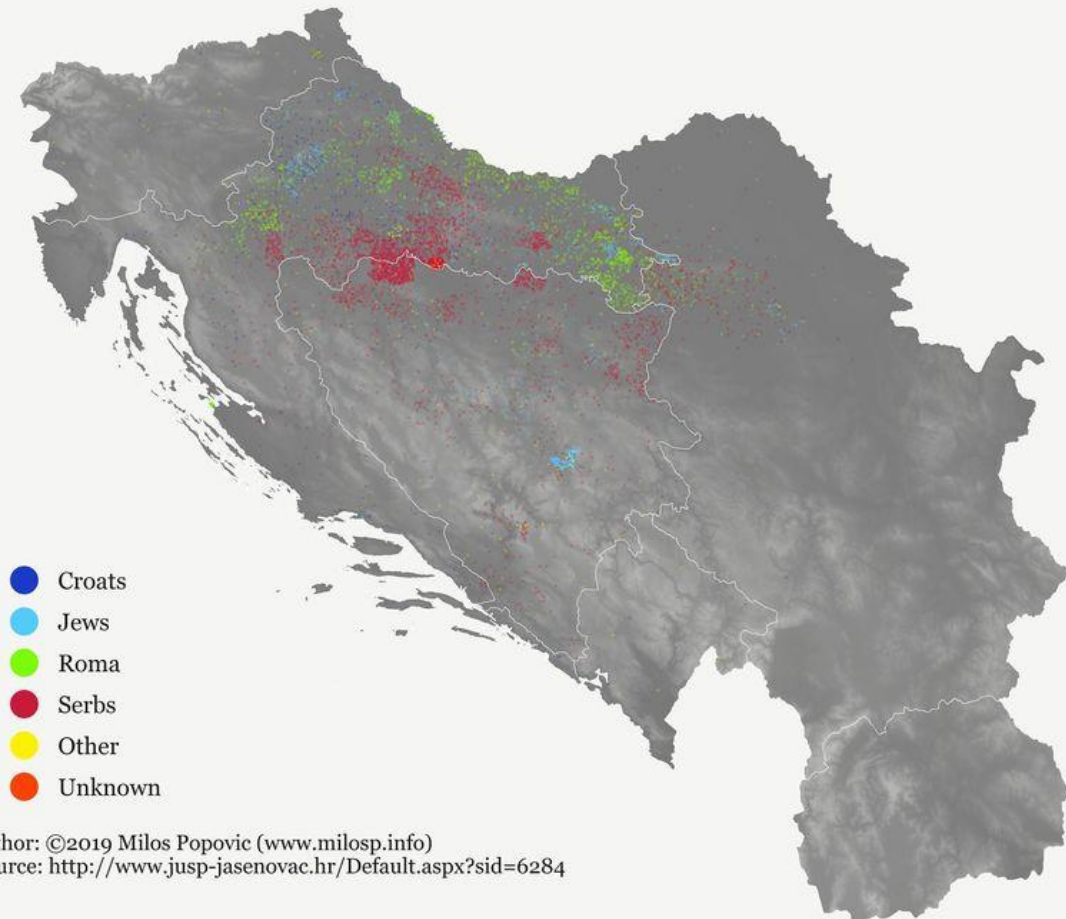

### Identified Victims of The Jasenovac Concentration Camp Complex (1941-1945) By Place of Birth and Ethnicity

1 dot = 10 people

Author: ©2019 Milos Popovic ([www.milosp.info](http://www.milosp.info))  
Source: <http://www.jusp-jasenovac.hr/Default.aspx?sid=6284>